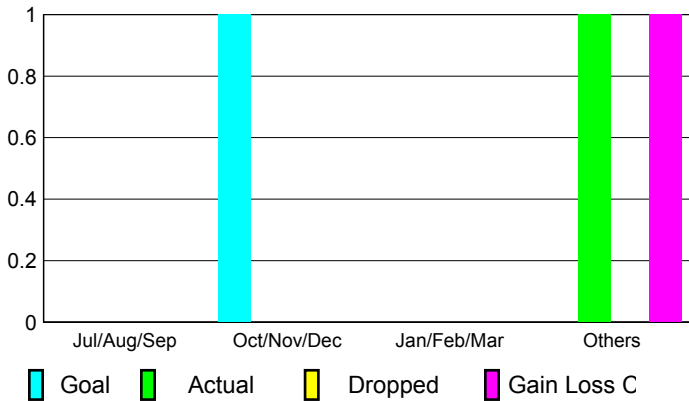

2008-2009 GMT Quarterly Report for District (or Undistricted) **District 107 H**

GMT: **JON BJARNI THORSTEINSSO**

Location: **FINLAND**

GMT CA: **4**

CLUBS

Club Results 2008-2009

Clubs 2007-2008

Month	New Club Goal	Actual New Clubs	Actual Dropped Clubs	Gain/Loss of Clubs	Gain/Loss of Clubs
Jul/Aug/Sep	0	0	0	0	0
Oct/Nov/Dec	1	0	0	0	0
Jan/Feb/Mar	0	0	0	0	0
Apr/May/June	0	1	0	1	0
Totals	1	1	0	1	0

Club Results 2008-2009

Goal, New, Dropped, Gain/Loss

Comparison of Club Gain/Loss

Current Year Compared to the Previous Year

YTD Status Quo Clubs 2008-2009

Status Quo Clubs Compared to Status Quo Members

MEMBERSHIP

Membership Results 2008-2009

Membership 2007-2008

Month	Net Memb Goal	Actual New Memb	Actual Dropped Memb	Gain/Loss of Memb	Gain/Loss of Memb
Jul/Aug/Sep	-5	6	-13	-7	-20
Oct/Nov/Dec	-15	33	-28	5	7
Jan/Feb/Mar	35	43	-33	10	16
Apr/May/June	-5	50	-33	17	-8
Totals	10	132	-107	25	-5