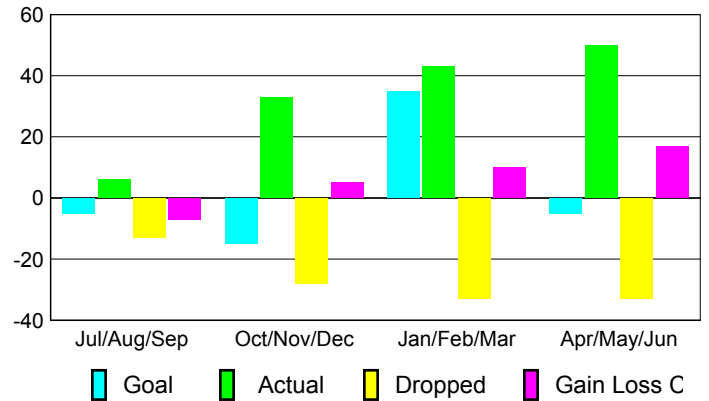

Membership Results 2008-2009

Goal, New, Dropped, Gain/Loss

Comparison of Membership Gain/Loss

Current Year Compared to the Previous Year