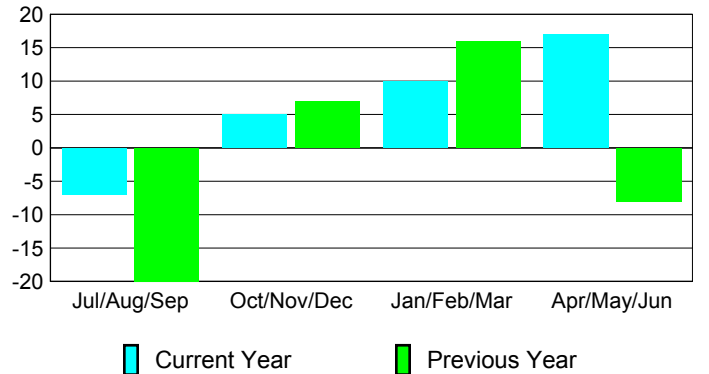

Membership Results 2008-2009

Membership 2007-2008

Month	Net Memb Goal	Actual New Memb	Actual Dropped Memb	Gain/Loss of Memb	Gain/Loss of Memb
Jul/Aug/Sep	-5	6	-13	-7	-20
Oct/Nov/Dec	-15	33	-28	5	7
Jan/Feb/Mar	35	43	-33	10	16
Apr/May/June	-5	50	-33	17	-8
Totals	10	132	-107	25	-5

Membership Results 2008-2009

Goal, New, Dropped, Gain/Loss

Comparison of Membership Gain/Loss

Current Year Compared to the Previous Year

Gender Comparison 2008-2009

Jul/Aug/Sep

Oct/Nov/Dec

Jan/Feb/Mar

Apr/May/June

Male

Female